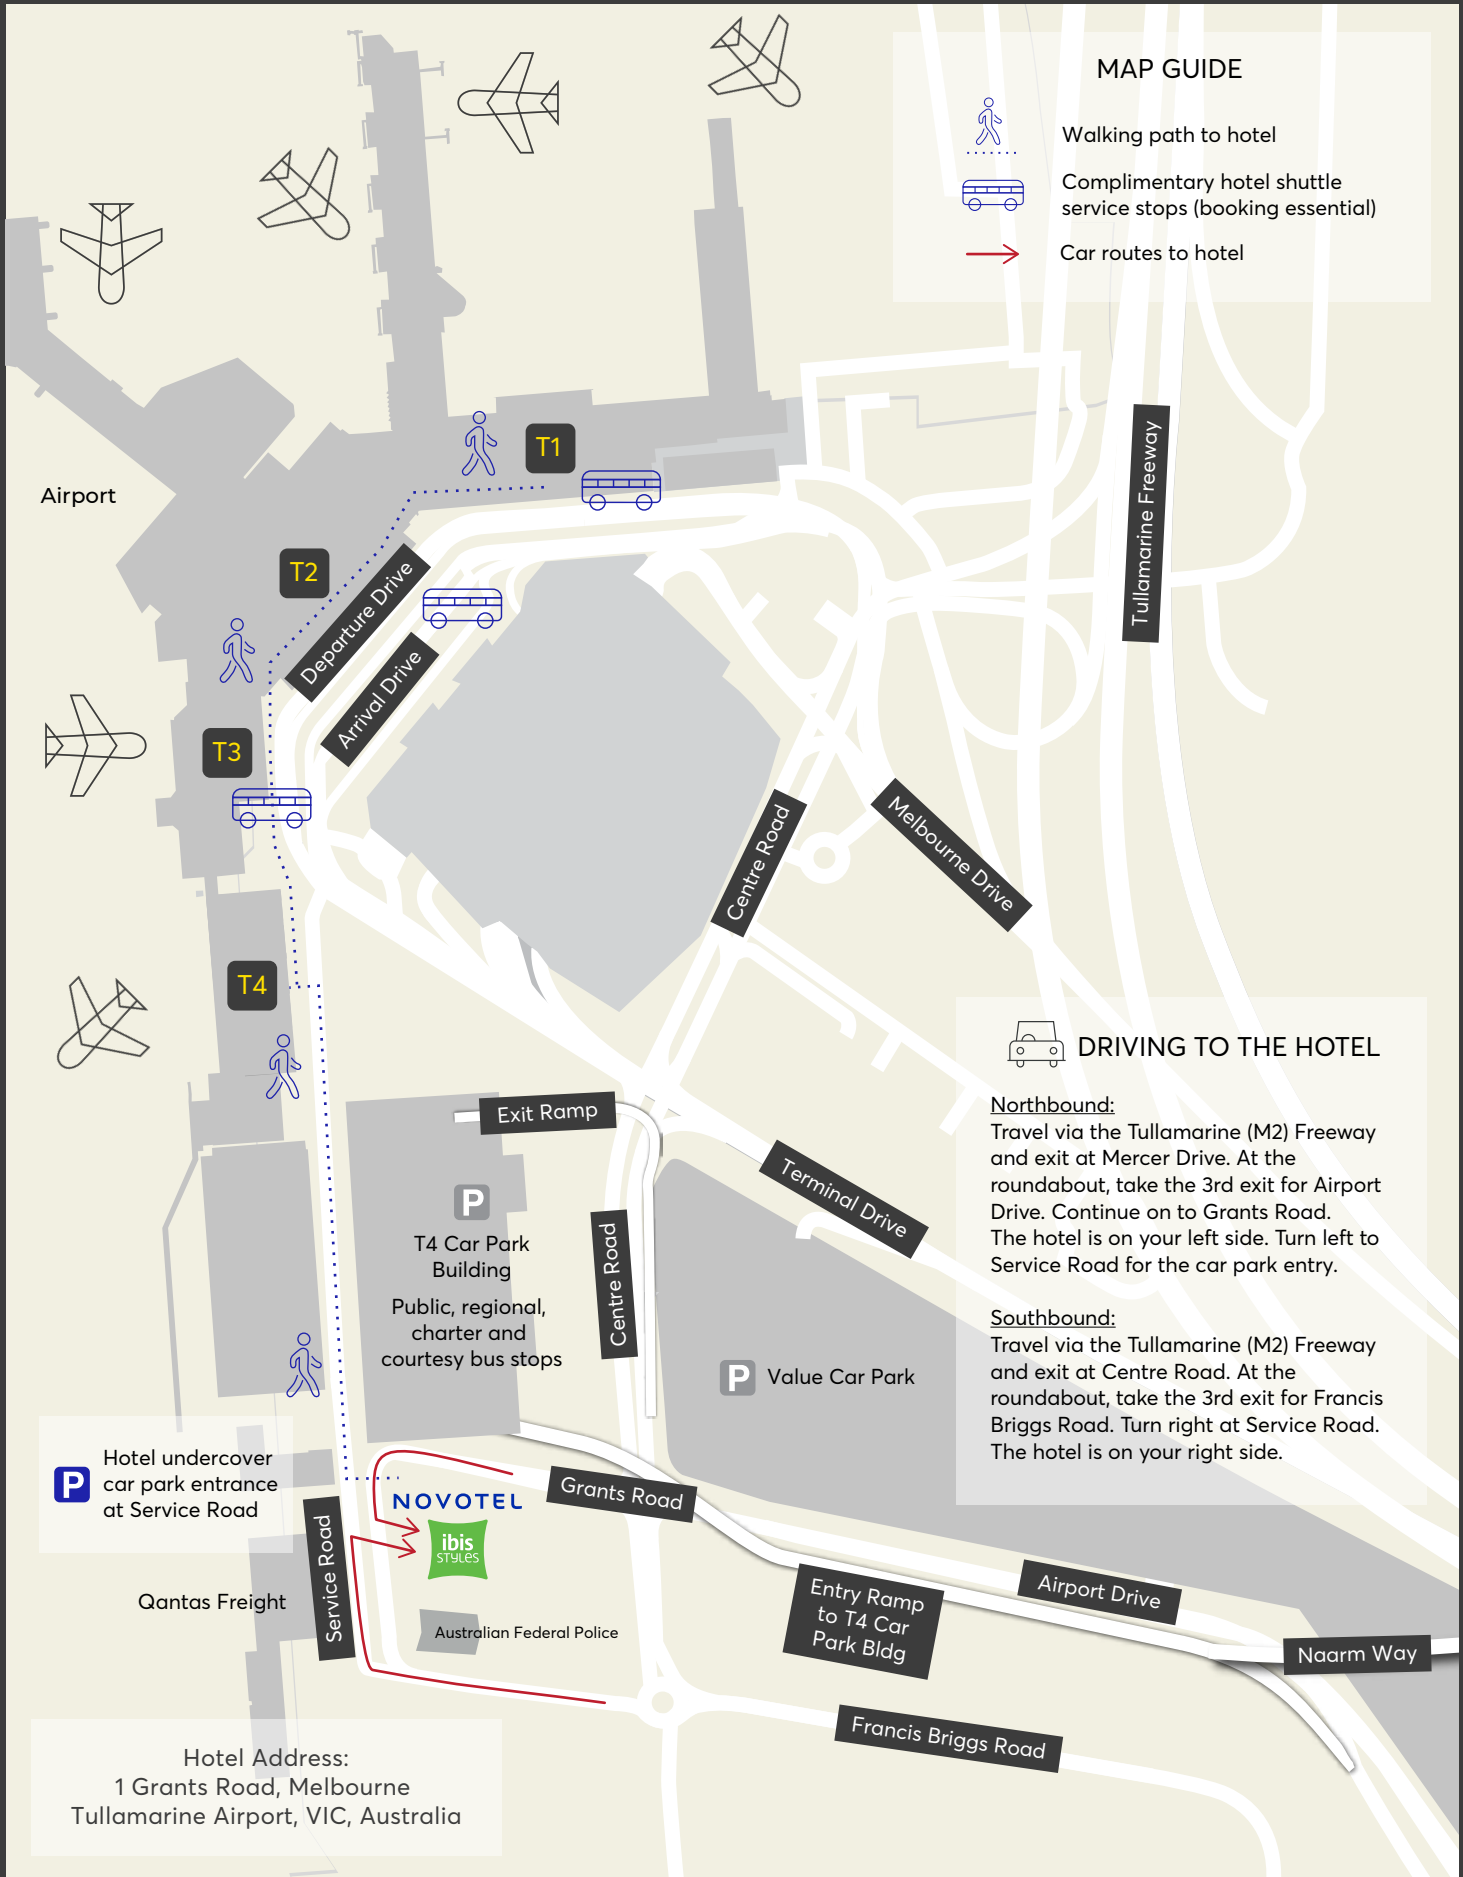

How to get to Novotel & ibis Styles Melbourne Airport

MAP GUIDE

- Walking path to hotel
- Complimentary hotel shuttle service stops (booking essential)
- Car routes to hotel

DRIVING TO THE HOTEL

Northbound:
Travel via the Tullamarine (M2) Freeway and exit at Mercer Drive. At the roundabout, take the 3rd exit for Airport Drive. Continue on to Grants Road. The hotel is on your left side. Turn left to Service Road for the car park entry.

Southbound:
Travel via the Tullamarine (M2) Freeway and exit at Centre Road. At the roundabout, take the 3rd exit for Francis Briggs Road. Turn right at Service Road. The hotel is on your right side.

P Hotel undercover car park entrance at Service Road

P T4 Car Park Building
Public, regional, charter and courtesy bus stops

P Value Car Park

Hotel Address:
1 Grants Road, Melbourne
Tullamarine Airport, VIC, Australia